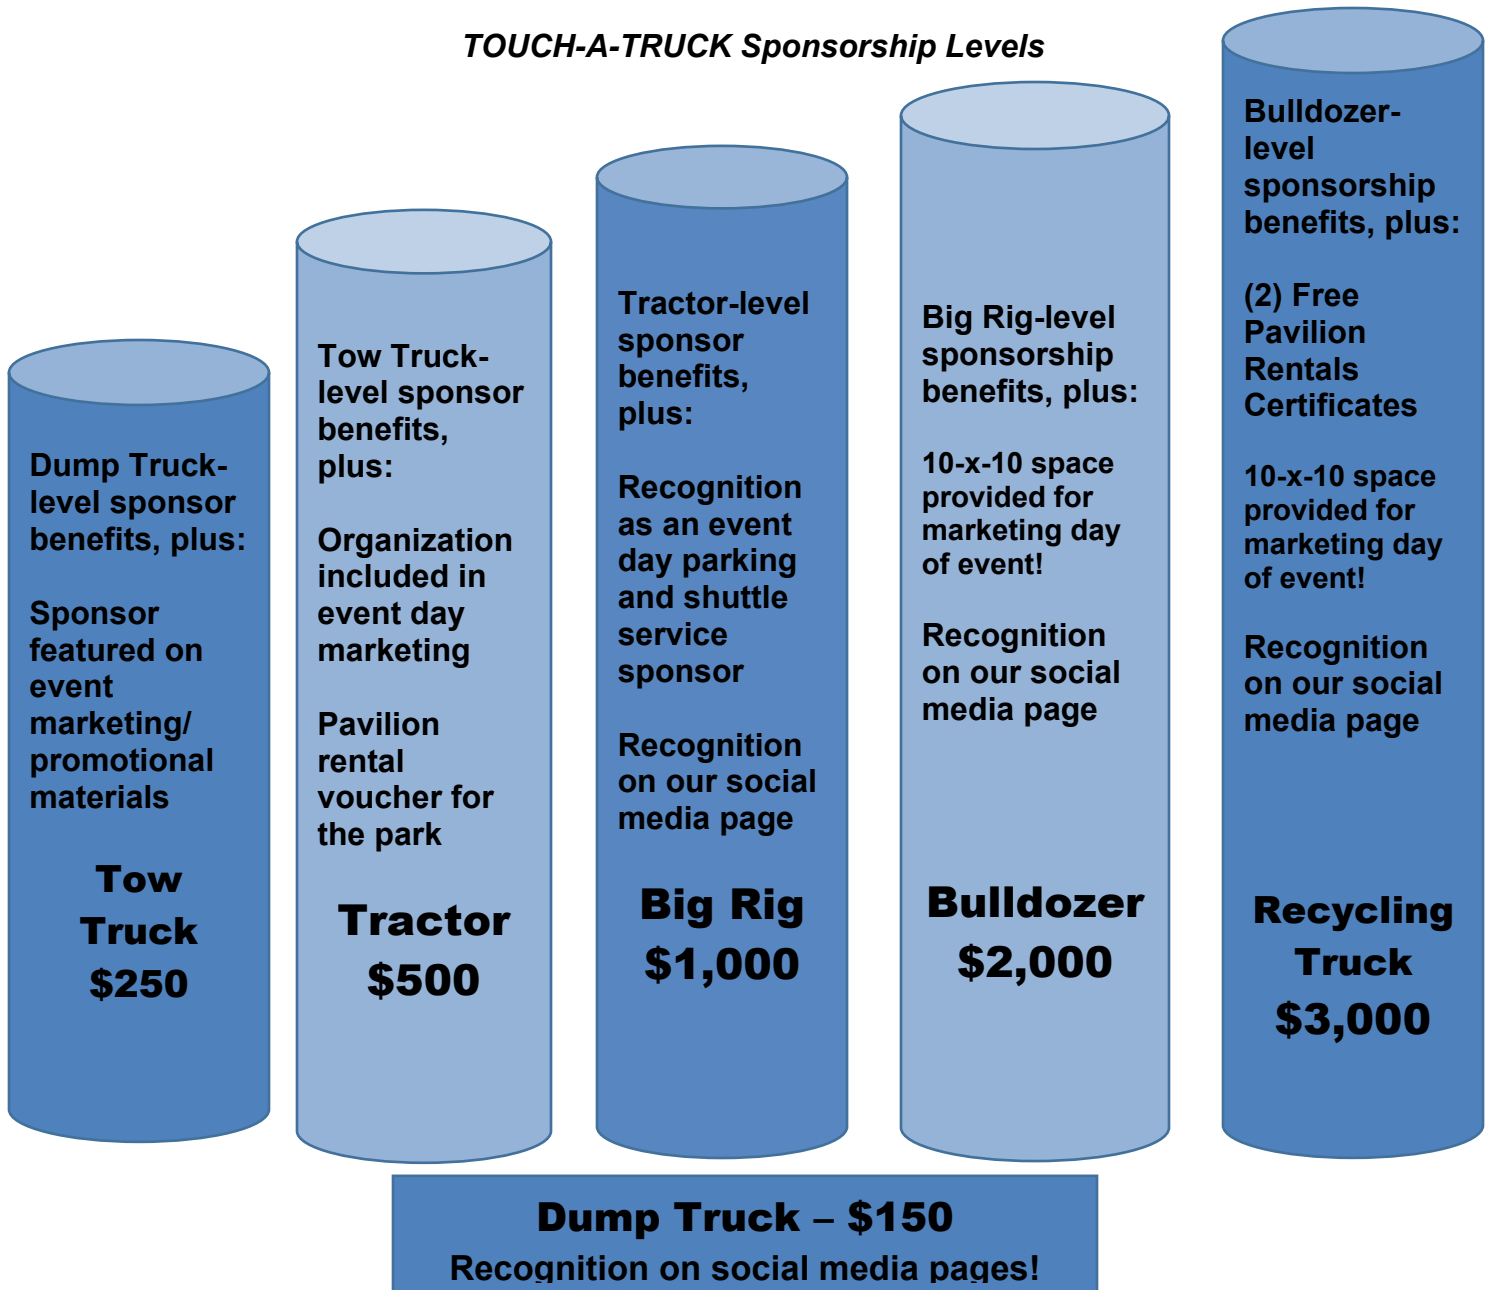

### TOUCH-A-TRUCK Sponsorship Levels

Please consider becoming a sponsor! Fill out the sponsorship information on the other side of this form and return by \_\_\_\_\_

The event will take place at:  
Edwardsville Township Community Park,  
6368 Center Grove Road, Edwardsville, Illinois 62025.

# **2026 TOUCH-A-TRUCK SPONSORSHIP APPLICATION**

Edwardsville Township's 12<sup>th</sup> Annual Touch-A-Truck event is free to the community. It allows area families and children to explore and learn about the various vehicles they see every day, and some that are rarely accessible. Thousands of guests come to Edwardsville Township Community Park for a day of fun, checking out fire trucks, helicopters, emergency responders, military and utility vehicles, farm equipment, tow trucks, monster trucks and more. We look forward to another successful year!